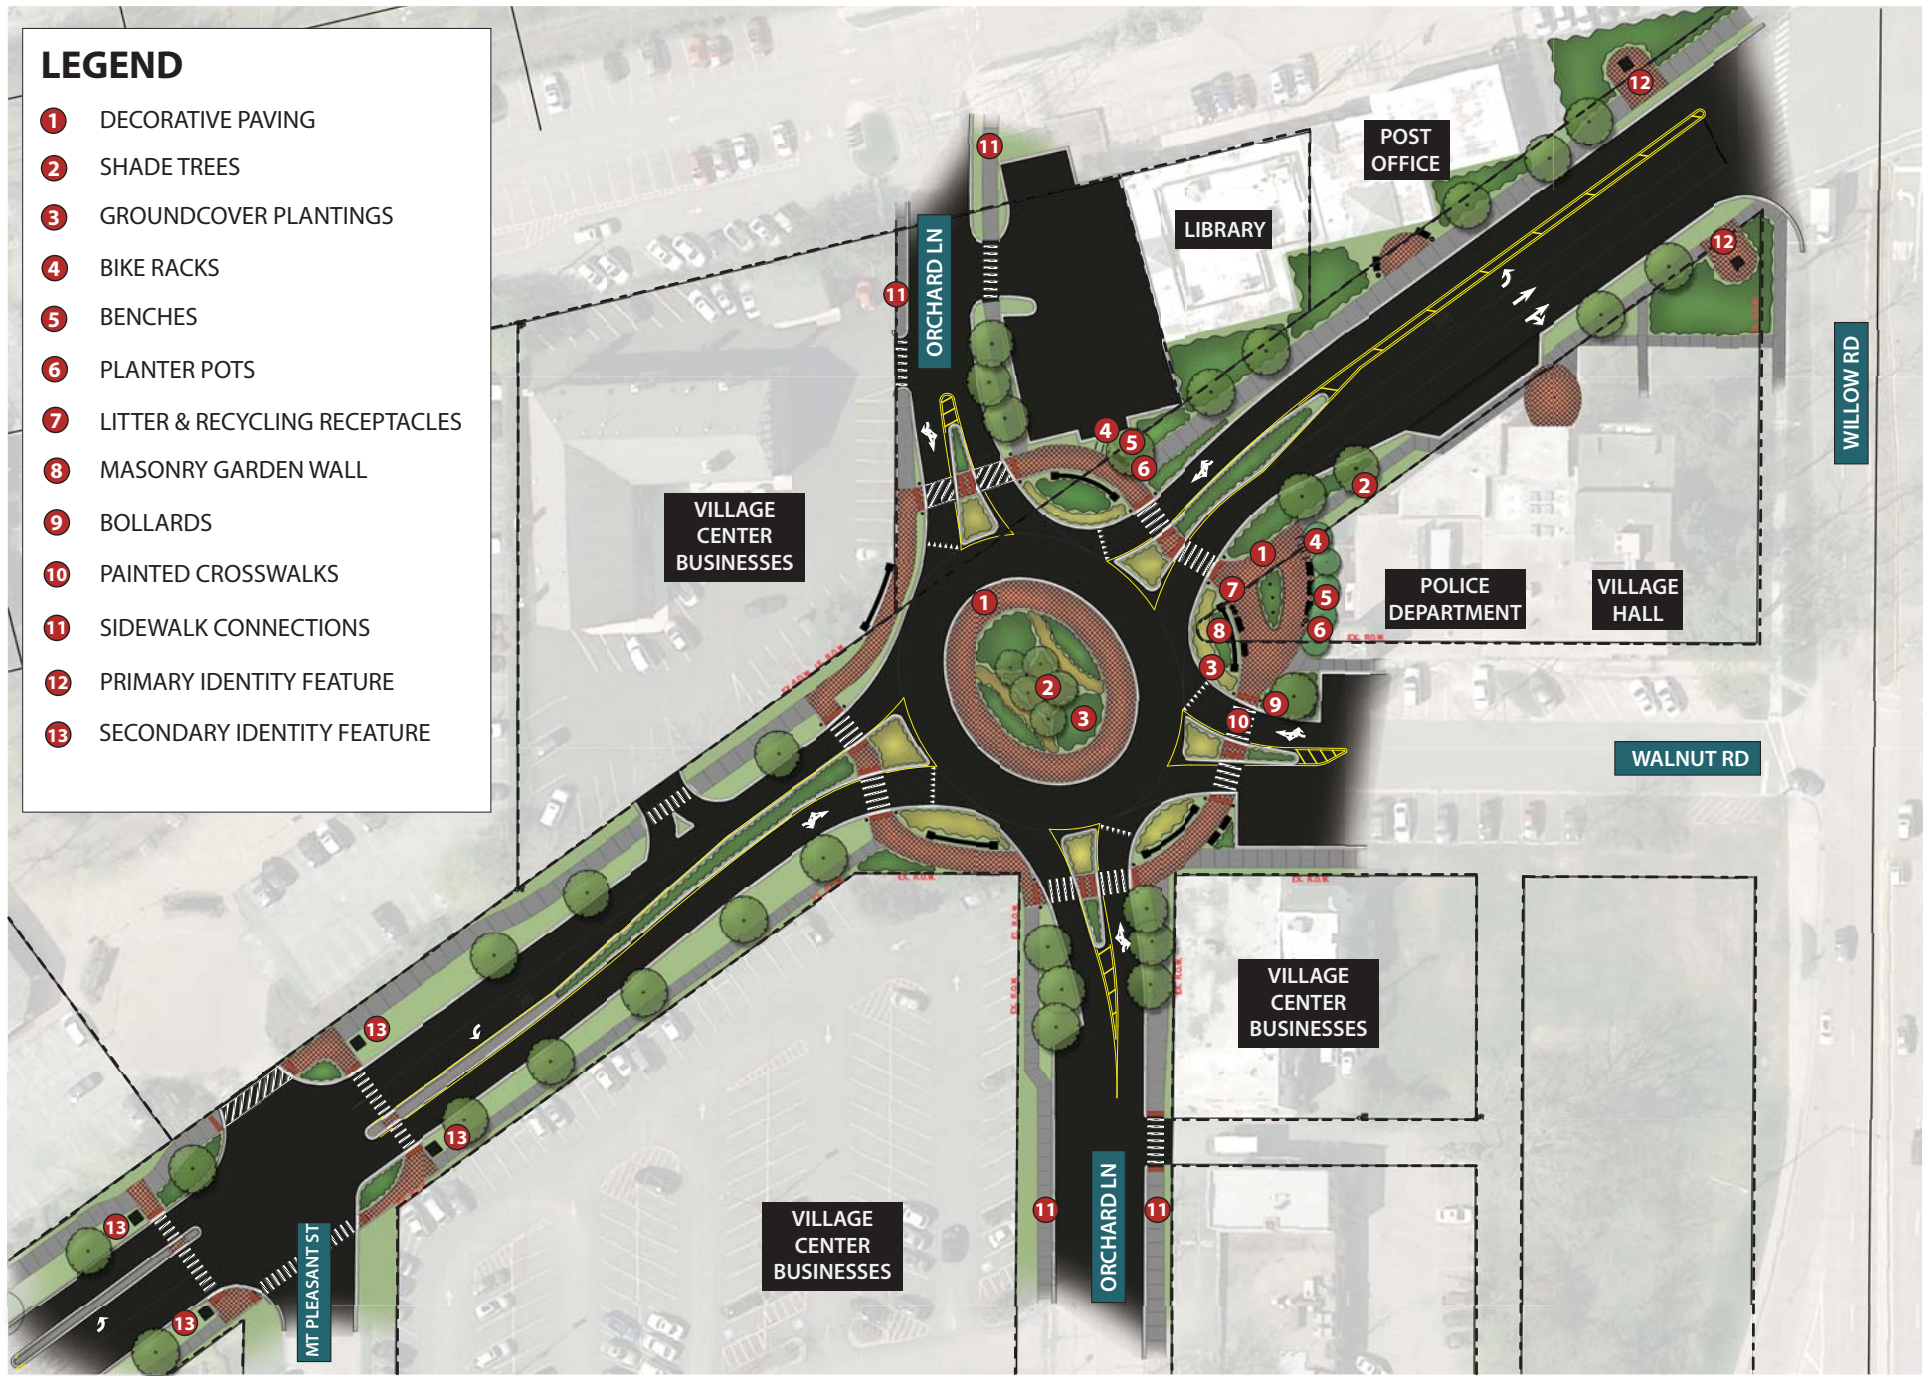

LEGEND

- 1 DECORATIVE PAVING
- 2 SHADE TREES
- 3 GROUNDCOVER PLANTINGS
- 4 BIKE RACKS
- 5 BENCHES
- 6 PLANTER POTS
- 7 LITTER & RECYCLING RECEPTACLES
- 8 MASONRY GARDEN WALL
- 9 BOLLARDS
- 10 PAINTED CROSSWALKS
- 11 SIDEWALK CONNECTIONS
- 12 PRIMARY IDENTITY FEATURE
- 13 SECONDARY IDENTITY FEATURE

Happ Road Corridor Study

Roundabout Enlargement